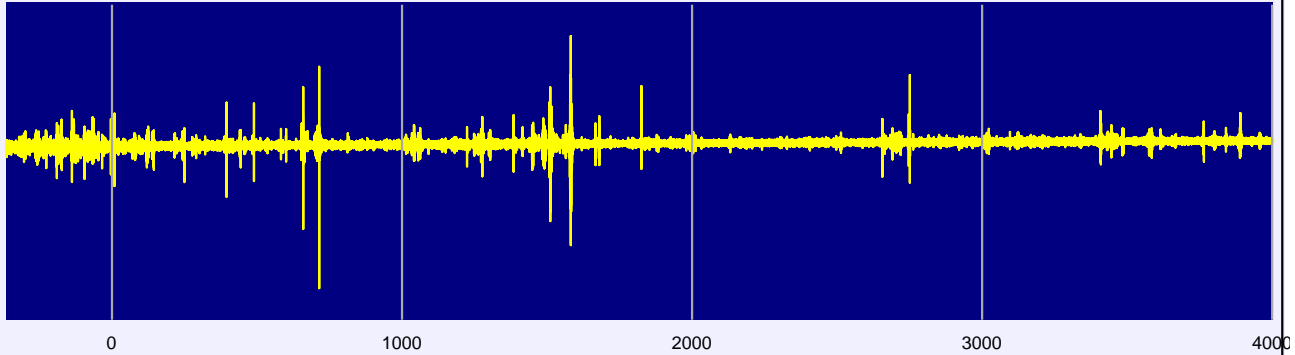

# Power spectrum processing results

station: CTN1	channel: HNZ	
start time: 3/08/2006 23:59:20.000	time duration: 3640.000 sec	

Power: \_\_\_\_\_ Power Uncertainty: \_\_\_\_\_ Peterson High Noise: \_\_\_\_\_ Peterson Low Noise: \_\_\_\_\_

CTN1 HNZ

Velocity PSD (pdb(nm\*\*2/s\*\*2/hz))