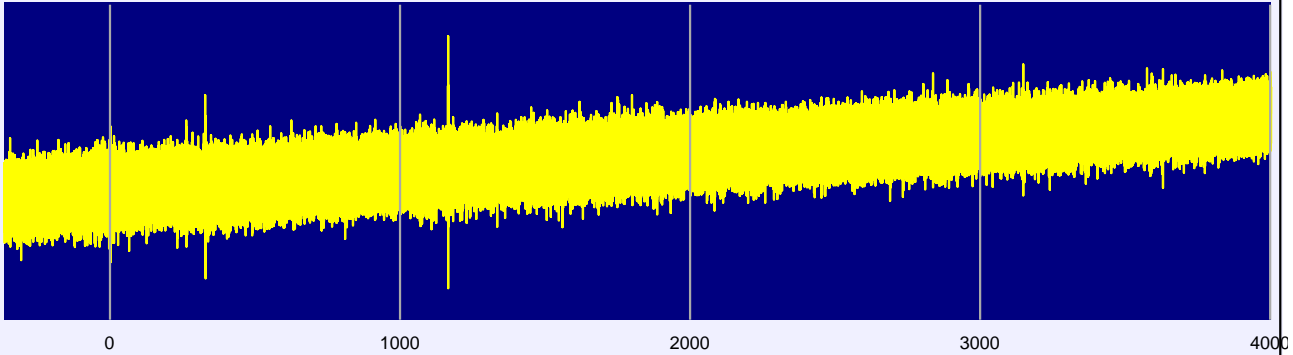

# Power spectrum processing results

station: SJ07	channel: HNE	
start time: 3/09/2006 2:59:20.000	time duration: 3640.000 sec	

Power: \_\_\_\_\_ Power Uncertainty: \_\_\_\_\_ Peterson High Noise: \_\_\_\_\_ Peterson Low Noise: \_\_\_\_\_

SJ07 HNE

Velocity PSD (pdb(nm\*\*2/s\*\*2/hz))